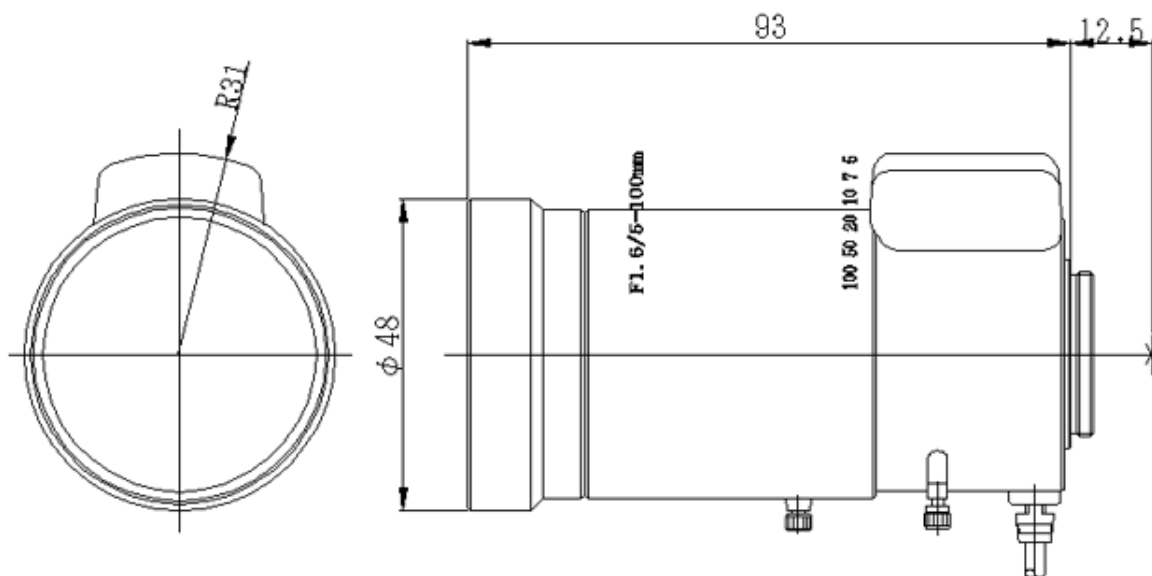

# TV5100DC

**【SPECIFICATIONS】** 20X Vari Focal Lens

Image Size:  $\text{\textcircled{1/3}}$   $\text{\textcircled{1/4}}$

Focal Length :	5~100mm	Optical Back Focal Distance :	10.65~11.30mm (In Air)
Maximum Relative Aperture :	1:1.6	Flange Back :	12.5mm
Iris :	F1.6~Approx. 360 (With ND Spot Filter)	Operation :	Focus : Manual Zoom : Manual Iris : IG(Auto Close System)
Zoom Ratio :	20X	Operating Temperature :	-10~+45°C
Angle of View :	52.7×40.0 deg. at 5mm 2.8×2.1 deg. at 100mm	Mount :	CS-Mount (Adjustable Lens Position)
Image Size :	4.8×3.6mm (φ6mm)	Size :	φ48×93mm
Minimum Object Distance :	0.3m at 5mm (From Front Vertex) 1.0m at 100mm (From Front Vertex)	Weight :	Approx. 190g

**【COMPOSITION】**

- Lens . . . . . 1
- Lens Cap . . . . . 1
- Dust Cap . . . . . 1

**【DIMENSIONS】**

Unit:mm

**【CIRCUIT DIAGRAM】**