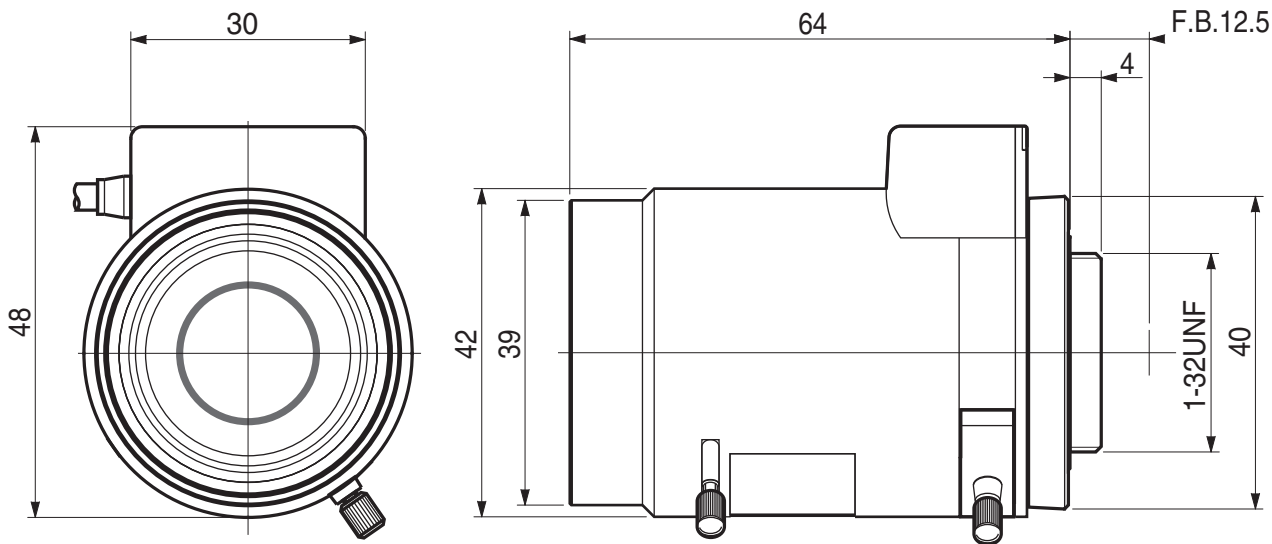

# TV555DC

**【SPECIFICATIONS】** 11X Vari Focal Lens

Image Size :  $\frac{1}{3}$   $\frac{1}{4}$

Focal Length :	5 ~ 55mm	Optical Back Focal Distance :	More than 10.97mm ( In Air )
Maximum Relative Aperture :	1:1.4	Flange Back :	12.5mm
Iris :	F1.4 ~ Approx .360 (With ND Spot Filter )	Operation :	Focus : Manual Zoom : Manual Iris : IG(Auto Close System)
Zoom Ratio :	11X	Operating Temperature :	-10 ~ +50
Angle of View :	53.1 x 40.0 deg. at 5mm 4.8 x 3.6 deg. at 55mm	Mount :	CS-Mount (Adjustable Lens Position )
Image Size :	4.8 x 3.6mm ( 6mm )	Size :	42 x 48 x 64mm
Minimum Object Distance :	0.3m at 5mm ( From Front Vertex ) 0.8m at 55mm ( From Front Vertex )	Weight :	Approx .93 g

**【COMPOSITION】**

- Lens . . . . . 1
- Lens Cap . . . . . 1
- Dust Cap . . . . . 1

**【DIMENSIONS】**

Unit:mm

**【CIRCUIT DIAGRAM】**