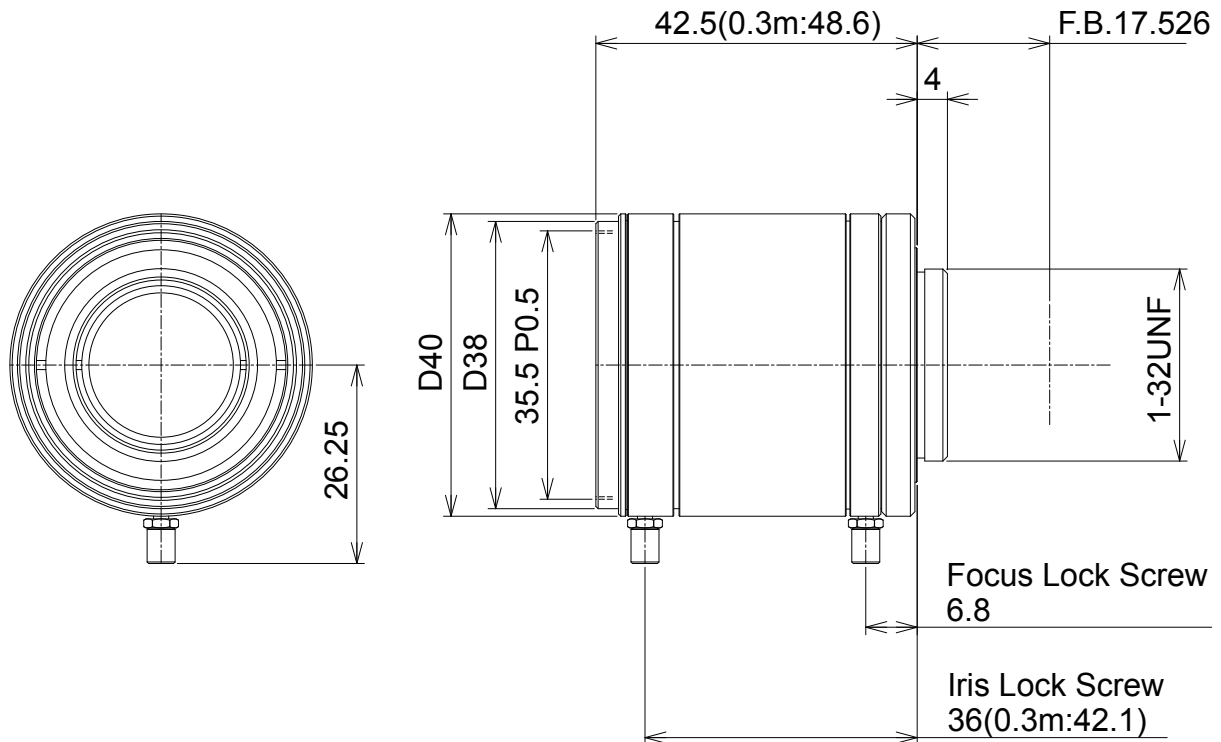

VHF35M -MP

Image Size: 1.1 inch, 1 inch

【SPECIFICATIONS】 Megapixel Lens

Focal Length:	35mm
Maximum Relative Aperture:	1:1.4
Iris:	F1.4~ 22
Angle of View:	H20.9° × V16.0° (D26.0°) H22.9° × V17.2° (D28.6°)
Image Size:	12.8 × 9.6mm (16mm) [14.1 × 10.6mm (17.6mm)
Minimum Object Distance:	0.3m (From Front Vertex)
Resolution:	35μ m
Optical Distortion:	-1.4% [-1.7%] (at near) -1.0% [-1.2%] (at far)
TV Distortion:	-0.4% [-0.5%] (at near) -0.3% [-0.4%] (at far) [Value at 1.1"]

Optical Back Focal Distance:	18.5mm (In Air)
Flange Back:	17.526mm
Operation:	Focus: Manual Iris: Manual
Operating Temperature:	-10 ~ +50
Mount:	C-Mount
Filter Size:	35.5mm P0.5
Size:	40 × 42.5mm
Weight:	129g

【COMPOSITION】

- Lens.....1
- Spanner.....1
- Lens Cap.....1
- Dust Cap.....1

【DIMENSIONS】

Unit:mm